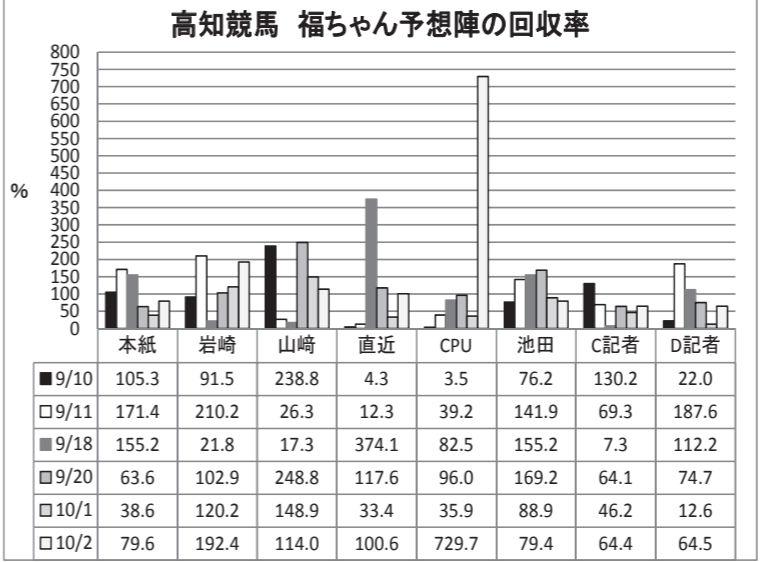

Table with columns for rider name (e.g., 宮川実), race type (e.g., 打越勇), and performance data (e.g., 着金, 通算, 前回は).

Table with columns for rider name (e.g., 赤岡修次), race type (e.g., 田中守), and performance data (e.g., 着金, 通算, 前回は).

Table with columns for rider name (e.g., 永森大智), race type (e.g., 雑賀正), and performance data (e.g., 着金, 通算, 前回は).

Table with columns for rider name (e.g., 郷間勇大), race type (e.g., 田中譲), and performance data (e.g., 着金, 通算, 前回は).

Table with columns for rider name (e.g., 堀本雄大), race type (e.g., 目迫大), and performance data (e.g., 着金, 通算, 前回は).

Table with columns for rider name (e.g., 岡村卓弥), race type (e.g., 雑賀正), and performance data (e.g., 着金, 通算, 前回は).

Table with columns for rider name (e.g., 畑中信司), race type (e.g., 別府真), and performance data (e.g., 着金, 通算, 前回は).

Table with columns for rider name (e.g., 林謙佑), race type (e.g., 田中守), and performance data (e.g., 着金, 通算, 前回は).

Table with columns for rider name (e.g., 上田将司), race type (e.g., 國澤輝), and performance data (e.g., 着金, 通算, 前回は).

Table with columns for rider name (e.g., 西川敏弘), race type (e.g., 國澤輝), and performance data (e.g., 着金, 通算, 前回は).

Table with columns for rider name (e.g., 赤岡修), race type (e.g., 宮川実), and performance data (e.g., 1着, 2着, 3着, 着外, 所属).

騎手・調教師は成績順です。 *〇は自厩舎、□は他厩舎です。 *調教師が攻馬をしている厩舎=目迫、中西、宮川浩一、平、西山、宮川真衣

Table with columns for rider name (e.g., 打越勇), race type (e.g., 田中守), and performance data (e.g., 1着, 2着, 3着, 着外, 所属).

- List of riders and their details: 赤岡修 (田中守), 石本純 (田中伸), 郷間勇 (田中譲), 上田将 (国沢輝), 大澤誠 (細川忠), 岡遠太 (中西達), 西川敏 (西川敏), 妹尾浩 (宮川浩), 赤岡修 (田中守), 石本純 (田中伸), 郷間勇 (田中譲), 上田将 (国沢輝), 大澤誠 (細川忠), 岡遠太 (中西達), 西川敏 (西川敏), 妹尾浩 (宮川浩).

騎手・調教師 まもなく メモリアル 赤岡修次…4300勝まであと9勝 西川敏弘…3300勝まであと7勝 松木啓助…3200勝まであと3勝 工藤真司…500勝まであと3勝 東原己俊…500勝まであと7勝

協賛理由 6 R「藤本会長退職記念特別」…藤本会長には、公私ともに大変お世話になりました。いつも絶えず温かく見守り、接していただき、馬の会の者一同、心から感謝しています。...

減量表示 ☆-1 kg ◇△-2 kg ▲-3 kg ★-4 kg 負担重量からそれぞれ減じた重量を記載しています。

◇発走時刻・騎手・斤量・出走取消・騎手変更等は、主催者発行の出馬表と照合して下さい。 ◇騎手変更・出走取消等も新聞製作時間の都合で、掲載できない場合がありますので御了承下さい。

高知競馬所属騎手