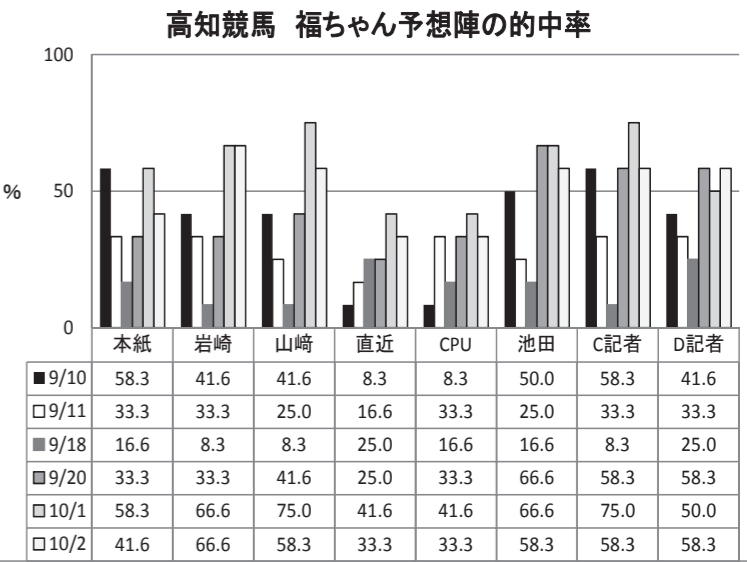

Table with columns for rider name (e.g., 宮川実), race type (e.g., 打越勇), and performance data (e.g., 着金, 通算, 前回は).

Table with columns for rider name (e.g., 赤岡修次), race type (e.g., 田中守), and performance data (e.g., 着金, 通算, 前回は).

Table with columns for rider name (e.g., 永森大智), race type (e.g., 雑賀正), and performance data (e.g., 着金, 通算, 前回は).

Table with columns for rider name (e.g., 郷間勇大), race type (e.g., 田中譲), and performance data (e.g., 着金, 通算, 前回は).

Table with columns for rider name (e.g., 堀本雄大), race type (e.g., 目迫大), and performance data (e.g., 着金, 通算, 前回は).

Table with columns for rider name (e.g., 岡村卓弥), race type (e.g., 雑賀正), and performance data (e.g., 着金, 通算, 前回は).

Table with columns for rider name (e.g., 畑中信司), race type (e.g., 別府真), and performance data (e.g., 着金, 通算, 前回は).

Table with columns for rider name (e.g., 林謙佑), race type (e.g., 田中守), and performance data (e.g., 着金, 通算, 前回は).

Table with columns for rider name (e.g., 上田将司), race type (e.g., 國澤輝), and performance data (e.g., 着金, 通算, 前回は).

Table with columns for rider name (e.g., 西川敏弘), race type (e.g., 國澤輝), and performance data (e.g., 着金, 通算, 前回は).

Table with columns for rider name (e.g., 赤岡修), race type (e.g., 宮川実), and performance data (e.g., 1着, 2着, 3着, 着外, 所属).

騎手・調教師は成績順です。 *〇は自厩舎、□は他厩舎です。 *調教師が攻馬をしている厩舎=目迫、中西、宮川浩一、平、西山、宮川真衣

Table with columns for rider name (e.g., 打越勇), race type (e.g., 田中守), and performance data (e.g., 1着, 2着, 3着, 着外, 所属).

- List of riders and their details: 赤岡修 (田中守), 石本純 (田中伸), 郷間勇 (田中譲), 上田将 (国沢輝), 大澤誠 (細川忠), 岡遠太 (中西達), 西川敏 (西川敏), 妹尾浩 (宮川浩), 赤岡修 (田中守), 石本純 (田中伸), 郷間勇 (田中譲), 上田将 (国沢輝), 大澤誠 (細川忠), 岡遠太 (中西達), 西川敏 (西川敏), 妹尾浩 (宮川浩).

騎手・調教師 まもなく メモリアル 赤岡修次…4300勝まであと9勝 西川敏弘…3300勝まであと7勝 松木啓助…3200勝まであと3勝 工藤真司…500勝まであと3勝 東原己俊…500勝まであと7勝

協賛理由 6 R「藤本会長退職記念特別」…藤本会長には、公私ともに大変お世話になりました。いつも絶えず温かく見守り、接していただき、馬の会の者一同、心から感謝しています。...

減量表示 ☆-1 kg ◇△-2 kg ▲-3 kg ★-4 kg 負担重量からそれぞれ減じた重量を記載しています。

◇発走時刻・騎手・斤量・出走取消・騎手変更等は、主催者発行の出馬表と照合して下さい。 ◇騎手変更・出走取消等も新聞製作時間の都合で、掲載できない場合がありますので御了承下さい。

高知競馬所属騎手